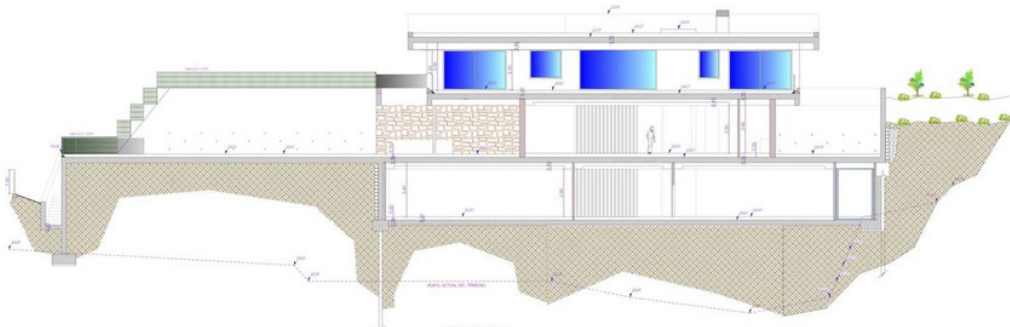

Продажа - Участок - La Quinta

1.290.000€

La Quinta

Участок

575 m2

2103 m2

Prime south-facing plot with panoramic sea views with PLANNING PERMISSION AND PROJECT IN PLACE | Real de La Quinta, Benahavís. Set in one of the most privileged corners of the Costa del Sol, this generous 2,103 m² south-facing plot in the prestigious Real de La Quinta gated community is an unbeatable opportunity, whether you're looking to create a dream villa or planning a high-end resale investment project. Frontline to nature and overlooking the Mediterranean Sea, this build-ready plot promises endless sunshine and sweeping views of Gibraltar and the north African coastline, arguably some of the most incredible views you will ever see. Real de La Quinta is all about luxury resort living, offering:

This plot already has full planning permission approved by the Benahavís town hall, so you can commence the current, beautifully designed project, almost immediately. With a new entrance to Real de La Quinta under construction, offering direct access to Nueva Andalucía will soon cut journey times and boost connectivity to Puerto Banús, Marbella, and beyond. This is a rare chance to secure a top-tier plot in a setting where natural beauty, future growth and world-class amenities come together. An incredible opportunity to build, invest, or simply live an incredible life!

Состояние

- ✓ Новое строительство

бассейн

- ✓ Приватный

SECCIÓN W-W

SECCIÓN Y-Y