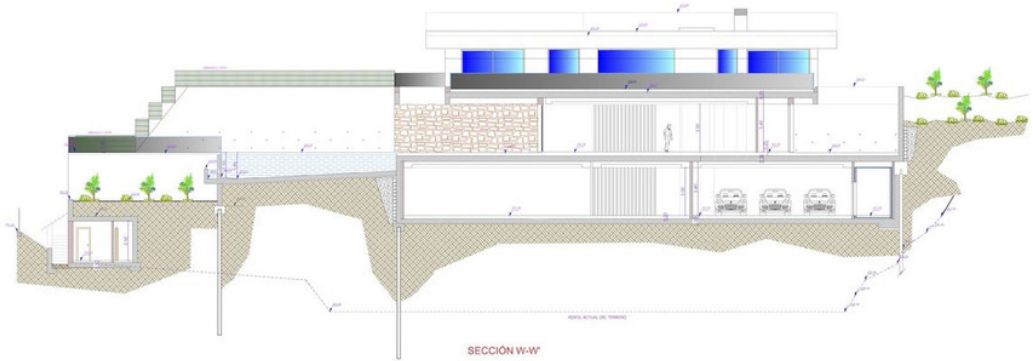

Продажа - Участок - La Quinta

1.290.000€

La Quinta

Участок

575 m2

2103 m2

Prime south-facing plot with panoramic sea views with PLANNING PERMISSION AND PROJECT IN PLACE | Real de La Quinta, Benahavís. Set in one of the most privileged corners of the Costa del Sol, this generous 2,103 m² south-facing plot in the prestigious Real de La Quinta gated community is an unbeatable opportunity, whether you're looking to create a dream villa or planning a high-end resale investment project. Frontline to nature and overlooking the Mediterranean Sea, this build-ready plot promises endless sunshine and sweeping views of Gibraltar and the north African coastline, arguably some of the most incredible views you will ever see. Real de La Quinta is all about luxury resort living, offering:

This plot already has full planning permission approved by the Benahavís town hall, so you can commence the current, beautifully designed project, almost immediately. With a new entrance to Real de La Quinta under construction, offering direct access to Nueva Andalucía will soon cut journey times and boost connectivity to Puerto Banús, Marbella, and beyond. This is a rare chance to secure a top-tier plot in a setting where natural beauty, future growth and world-class amenities come together. An incredible opportunity to build, invest, or simply live an incredible life!

Состояние

- ✓ Новое строительство

бассейн

- ✓ Приватный

SECCIÓN W-W

SECCIÓN Y-Y