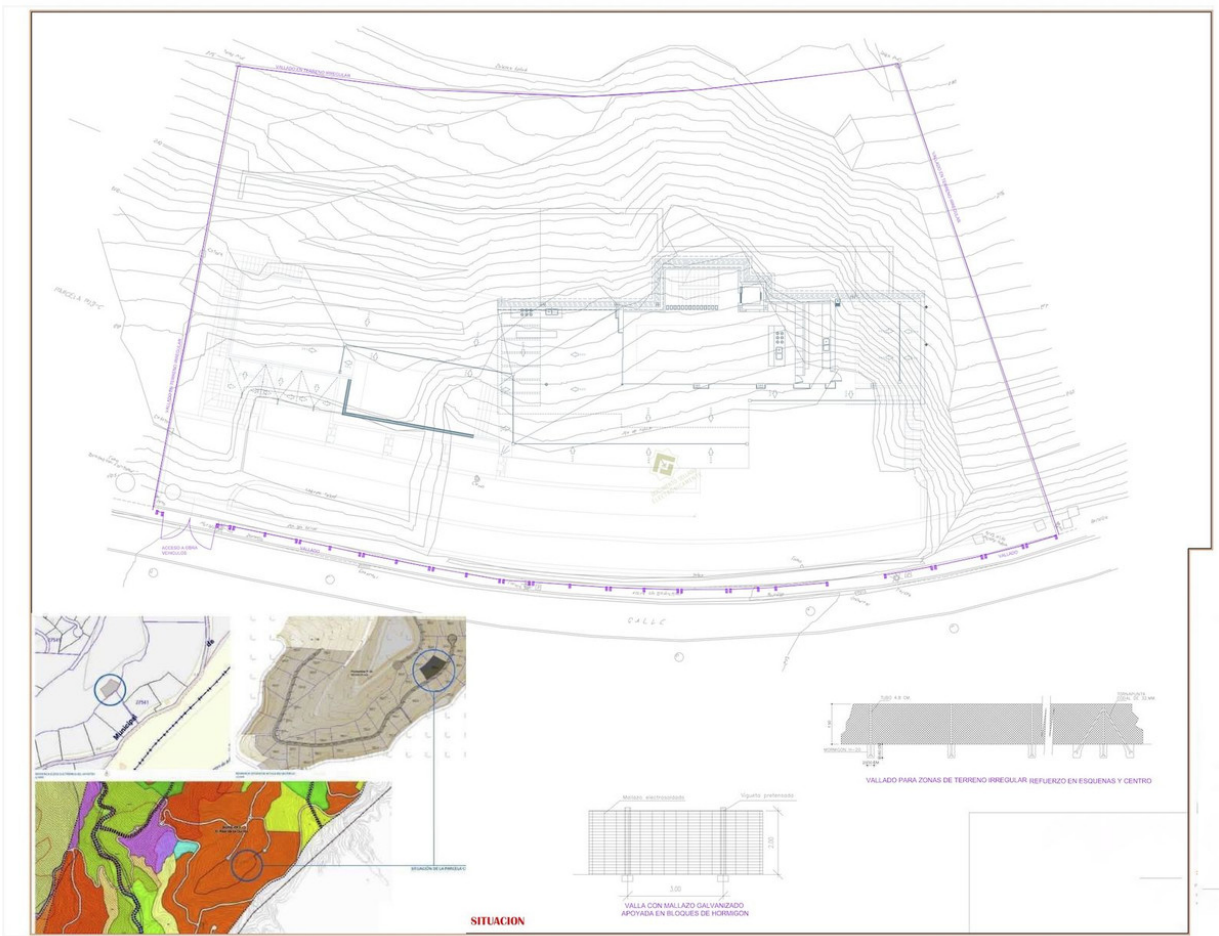

Продажа - Участок - La Quinta

1.290.000€

La Quinta

Участок

575 m2

2103 m2

Prime south-facing plot with panoramic sea views with PLANNING PERMISSION AND PROJECT IN PLACE | Real de La Quinta, Benahavís. Set in one of the most privileged corners of the Costa del Sol, this generous 2,103 m² south-facing plot in the prestigious Real de La Quinta gated community is an unbeatable opportunity, whether you're looking to create a dream villa or planning a high-end resale investment project. Frontline to nature and overlooking the Mediterranean Sea, this build-ready plot promises endless sunshine and sweeping views of Gibraltar and the north African coastline, arguably some of the most incredible views you will ever see. Real de La Quinta is all about luxury resort living, offering:

This plot already has full planning permission approved by the Benahavís town hall, so you can commence the current, beautifully designed project, almost immediately. With a new entrance to Real de La Quinta under construction, offering direct access to Nueva Andalucía will soon cut journey times and boost connectivity to Puerto Banús, Marbella, and beyond. This is a rare chance to secure a top-tier plot in a setting where natural beauty, future growth and world-class amenities come together. An incredible opportunity to build, invest, or simply live an incredible life!

Расположение

- ✓ Рядом с гольф-полем
- ✓ Урбанизация

ВИД

- ✓ Море
- ✓ Горы
- ✓ Гольф
- ✓ Сельская местность
- ✓ Панорамный

ОРИЕНТАЦИЯ

- ✓ Юг

Категория

- ✓ Гольф
- ✓ Элитная
- ✓ Строительство не завершено
- ✓ С разрешением на строительство
- ✓ Современного

Состояние

- ✓ Новое строительство

бассейн

- ✓ Приватный

SECCIÓN W-W

SECCIÓN Y-Y