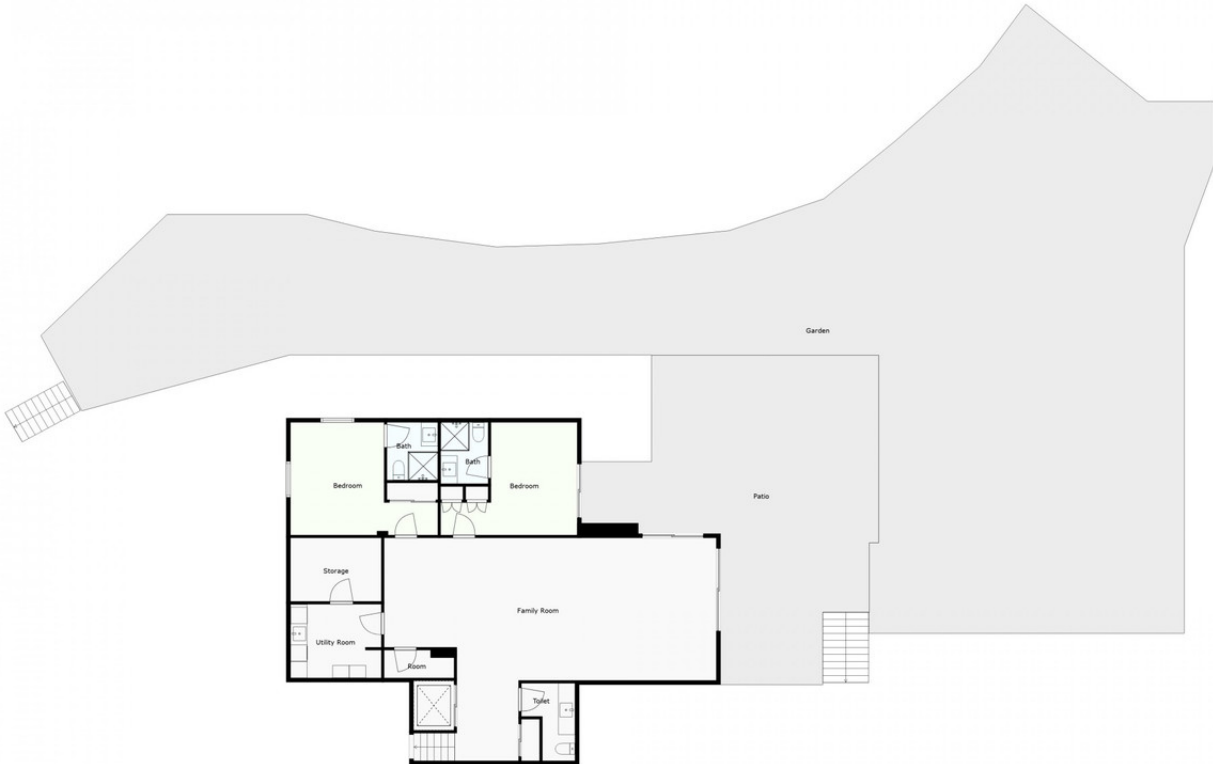

6

460 m²

2500 m²

Villa for sale in , Benahavis with 5 bedrooms, 5 bathrooms, 5 en suite bathrooms, 2 toilets and with orientation south, with private swimming pool, private garage (3 parking spaces) and private garden. Regarding property dimensions, it has 460 m² built and 2,500 m² plot. Has the following facilities mountainside, air conditioning, fully fitted kitchen, fireplace, storage room, alarm, solarium, security entrance, double glazing, video entrance, dining room, security service 24h, guest toilet, private terrace, kitchen equipped, living room, sea view, mountain view, underfloor heating (throughout), automatic irrigation system, smart home system, laundry room, internet - wi-fi, covered terrace, 24h service, fitted wardrobes, gated community, lift, garden view, pool view, panoramic view, underfloor heating (bathrooms), close to golf, uncovered terrace, open plan kitchen, optional furniture, excellent condition, surveillance cameras, office room and parking included.

2

For Illustrative Purpose Only. May Not Be Perfectly To Scale.

1

For Illustrative Purpose Only. May Not Be Perfectly To Scale.

0

For Illustrative Purpose Only. May Not Be Perfectly To Scale.

-1

For Illustrative Purpose Only. May Not Be Perfectly To Scale.