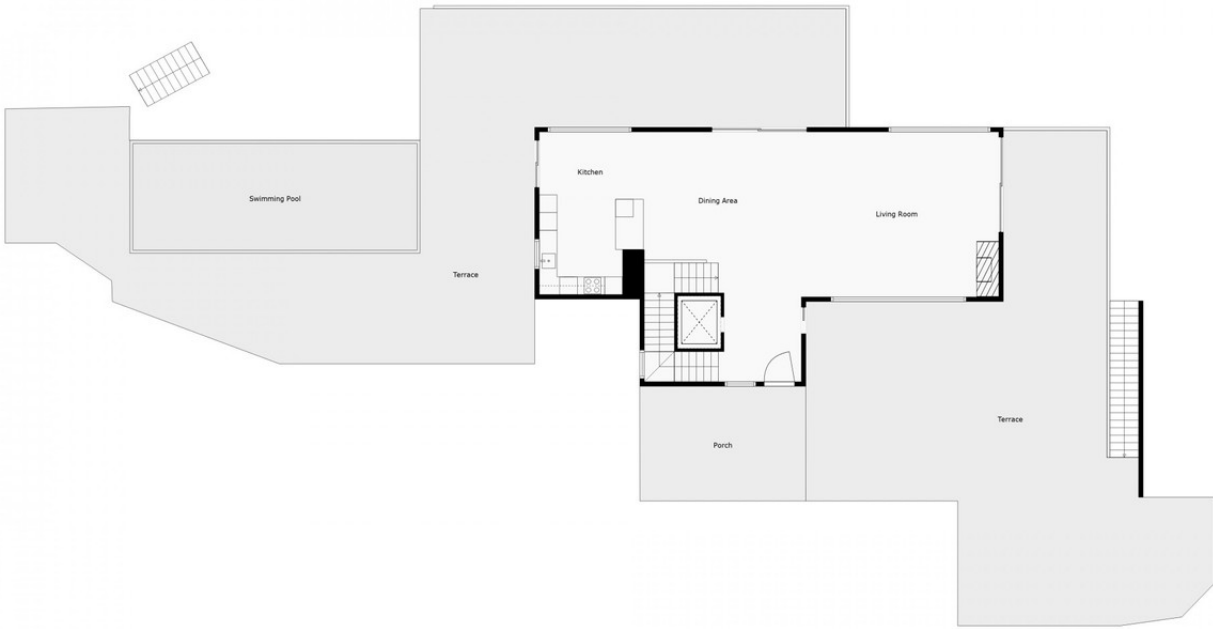

6

460 m²

2500 m²

Villa for sale in , Benahavis with 5 bedrooms, 5 bathrooms, 5 en suite bathrooms, 2 toilets and with orientation south, with private swimming pool, private garage (3 parking spaces) and private garden. Regarding property dimensions, it has 460 m² built and 2,500 m² plot. Has the following facilities mountainside, air conditioning, fully fitted kitchen, fireplace, storage room, alarm, solarium, security entrance, double glazing, video entrance, dining room, security service 24h, guest toilet, private terrace, kitchen equipped, living room, sea view, mountain view, underfloor heating (throughout), automatic irrigation system, smart home system, laundry room, internet - wi-fi, covered terrace, 24h service, fitted wardrobes, gated community, lift, garden view, pool view, panoramic view, underfloor heating (bathrooms), close to golf, uncovered terrace, open plan kitchen, optional furniture, excellent condition, surveillance cameras, office room and parking included.

2

For Illustrative Purpose Only. May Not Be Perfectly To Scale.

1

For Illustrative Purpose Only. May Not Be Perfectly To Scale.

0

For Illustrative Purpose Only. May Not Be Perfectly To Scale.

-1

For Illustrative Purpose Only. May Not Be Perfectly To Scale.