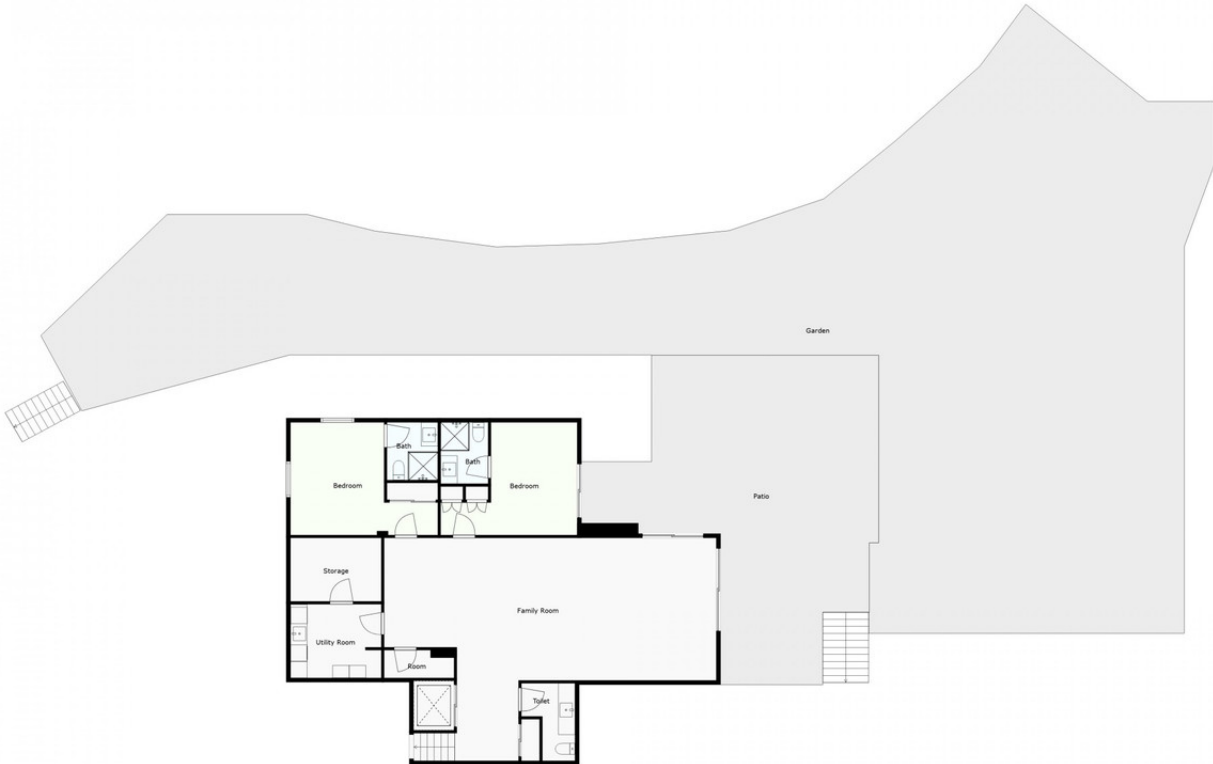

6

460 m²

2500 m²

Villa for sale in , Benahavis with 5 bedrooms, 5 bathrooms, 5 en suite bathrooms, 2 toilets and with orientation south, with private swimming pool, private garage (3 parking spaces) and private garden. Regarding property dimensions, it has 460 m² built and 2,500 m² plot. Has the following facilities mountainside, air conditioning, fully furnished, fully fitted kitchen, fireplace, storage room, alarm, solarium, security entrance, double glazing, video entrance, dining room, security service 24h, guest toilet, private terrace, kitchen equipped, living room, sea view, mountain view, automatic irrigation system, smart home system, laundry room, internet - wi-fi, covered terrace, 24h service, fitted wardrobes, gated community, lift, garden view, pool view, panoramic view, underfloor heating (bathrooms), close to golf, uncovered terrace, open plan kitchen, excellent condition, surveillance cameras, office room and parking included.

0

For Illustrative Purpose Only. May Not Be Perfectly To Scale.

-1

For Illustrative Purpose Only. May Not Be Perfectly To Scale.