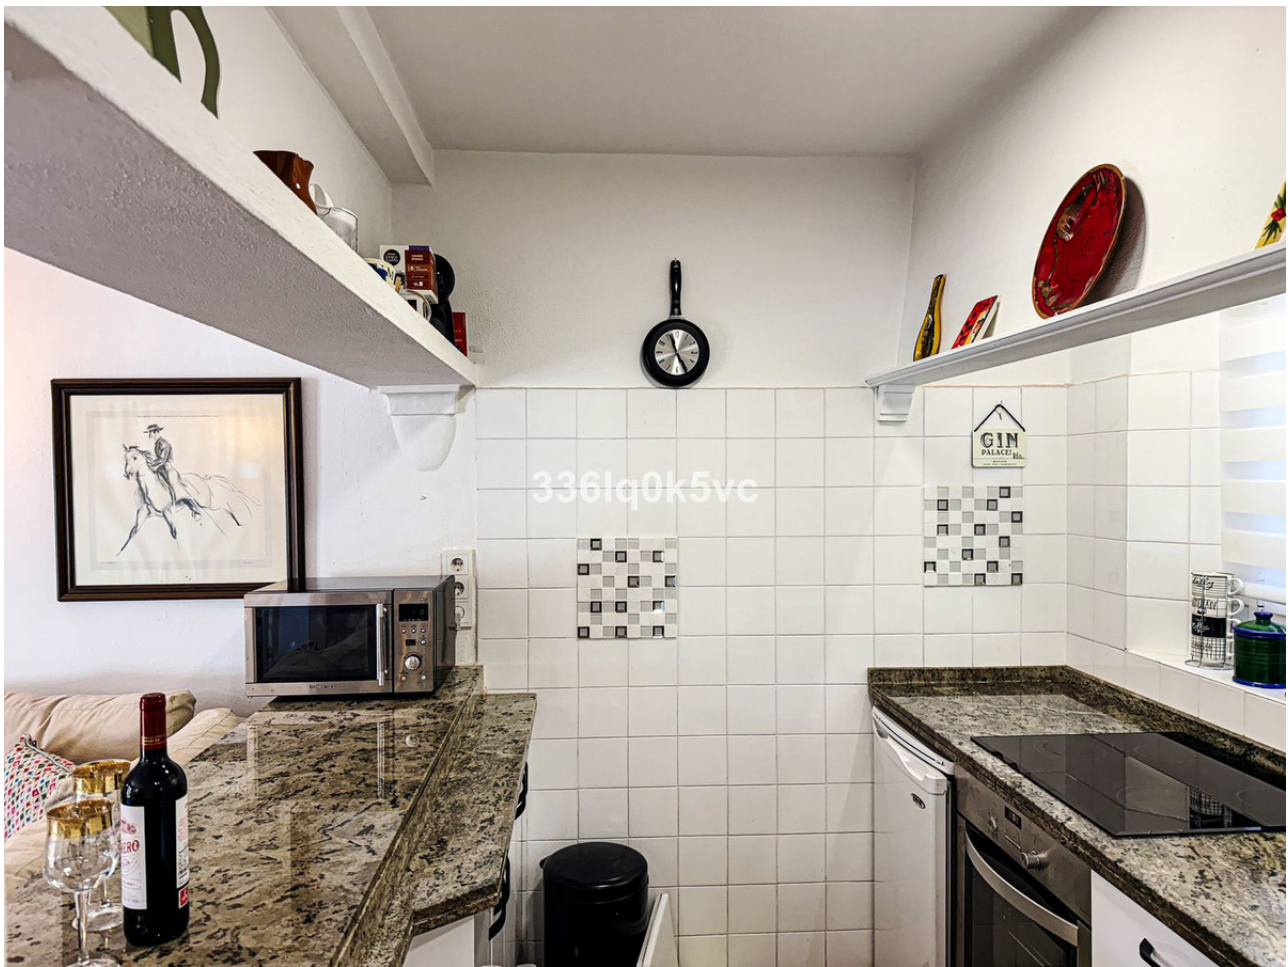

Ref.-ID: MIBGR5338465

Benahavís

Апартамент

Коммунальные: 900 EUR /  
год

ИБИ: 125 EUR / год

Мусор: 18 EUR / год

**\*\*For Sale: Charming Apartment in the Heart of Benahavís\*\*** Located in the picturesque center of Benahavís, this cozy 1-bedroom apartment is perfect as a holiday home, investment property, or permanent residence. The apartment features a bright living area with an open-plan kitchen and offers beautiful views of the surrounding mountains and nature. The recently renovated bathroom adds modern comfort, while the spacious bedroom provides a relaxing atmosphere. The property is part of a charming, typically Spanish urbanization with excellent communal facilities, including a lovely swimming pool, padel and tennis courts, and a sports park. Benahavís is known as one of the most charming villages on the Costa del Sol, famous for its gastronomy, stunning natural surroundings, and authentic Andalusian character. At the same time, it is just a short drive from Marbella, beaches, and top golf courses. **\*\*Key Features:\*\*** \* 1 spacious bedroom \* Recently renovated bathroom \* Open-plan kitchen \* Mountain and nature views \* Communal swimming pool \* Padel and tennis facilities \* Prime central location A fantastic opportunity to enjoy the best of Southern Spain!

**Состояние**

- ✓ Отличное

**Особенности**

- ✓ Приватная терраса
- ✓ Падл теннис
- ✓ Теннисный корт
- ✓ Ванная комната
- ✓ Двойные стеклопакеты
- ✓ Оптическое волокно

**бассейн**

- ✓ Общий

**Кухня**

- ✓ Полностью оборудованная