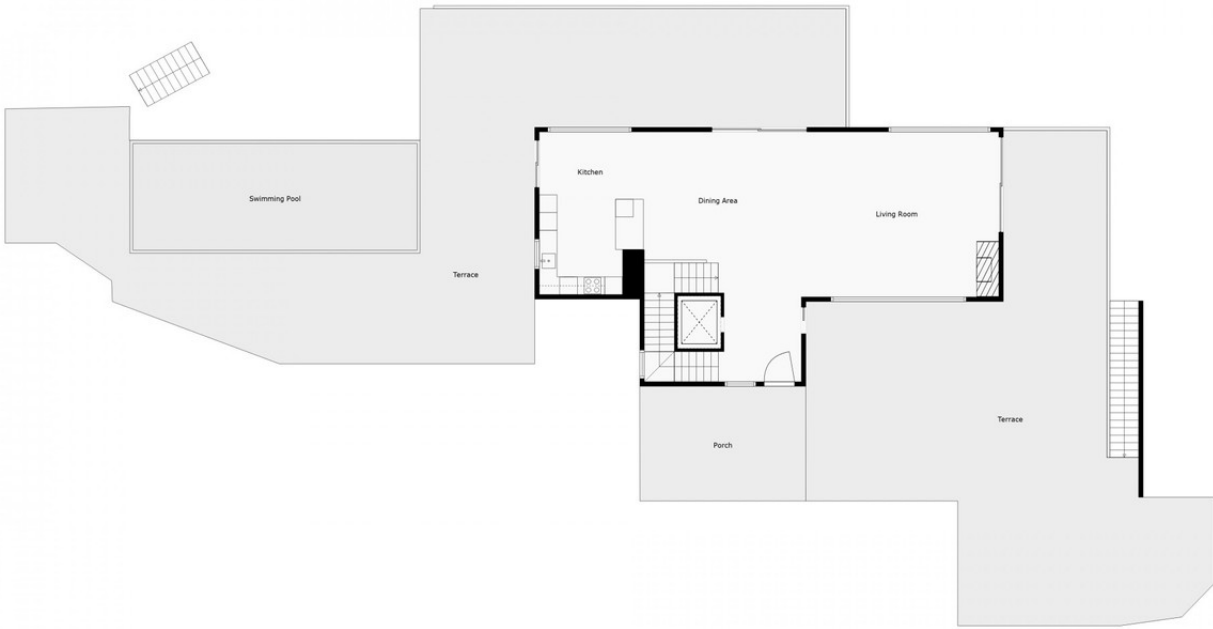

460 m2

2500 m2

Villa for sale in , Benahavis with 5 bedrooms, 5 bathrooms, 5 en suite bathrooms, 2 toilets and with orientation south, with private swimming pool, private garage (3 parking spaces) and private garden. Regarding property dimensions, it has 460 m² built and 2,500 m² plot. Has the following facilities mountainside, air conditioning, fully furnished, fully fitted kitchen, fireplace, storage room, alarm, solarium, security entrance, double glazing, video entrance, dining room, security service 24h, guest toilet, private terrace, kitchen equipped, living room, sea view, mountain view, automatic irrigation system, smart home system, laundry room, internet - wi-fi, covered terrace, 24h service, fitted wardrobes, gated community, lift, garden view, pool view, panoramic view, underfloor heating (bathrooms), close to golf, uncovered terrace, open plan kitchen, excellent condition, surveillance cameras, office room and parking included.

2

For Illustrative Purpose Only. May Not Be Perfectly To Scale.

1

For Illustrative Purpose Only. May Not Be Perfectly To Scale.

0

For Illustrative Purpose Only. May Not Be Perfectly To Scale.

-1

For Illustrative Purpose Only. May Not Be Perfectly To Scale.