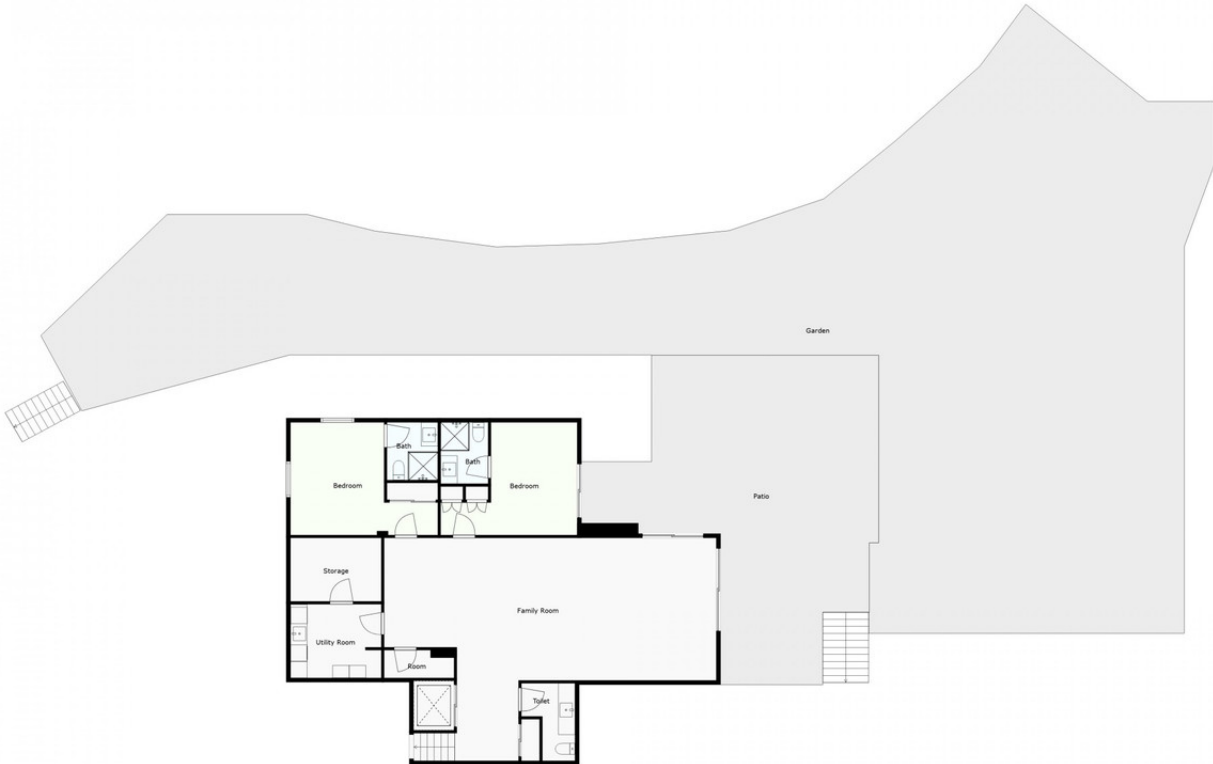

460 m2

2500 m2

Villa for sale in , Benahavis with 5 bedrooms, 5 bathrooms, 5 en suite bathrooms, 2 toilets and with orientation south, with private swimming pool, private garage (3 parking spaces) and private garden. Regarding property dimensions, it has 460 m² built and 2,500 m² plot. Has the following facilities mountainside, air conditioning, fully furnished, fully fitted kitchen, fireplace, storage room, alarm, solarium, security entrance, double glazing, video entrance, dining room, security service 24h, guest toilet, private terrace, kitchen equipped, living room, sea view, mountain view, automatic irrigation system, smart home system, laundry room, internet - wi-fi, covered terrace, 24h service, fitted wardrobes, gated community, lift, garden view, pool view, panoramic view, underfloor heating (bathrooms), close to golf, uncovered terrace, open plan kitchen, excellent condition, surveillance cameras, office room and parking included.

2

For Illustrative Purpose Only. May Not Be Perfectly To Scale.

1

For Illustrative Purpose Only. May Not Be Perfectly To Scale.

0

For Illustrative Purpose Only. May Not Be Perfectly To Scale.

-1

For Illustrative Purpose Only. May Not Be Perfectly To Scale.